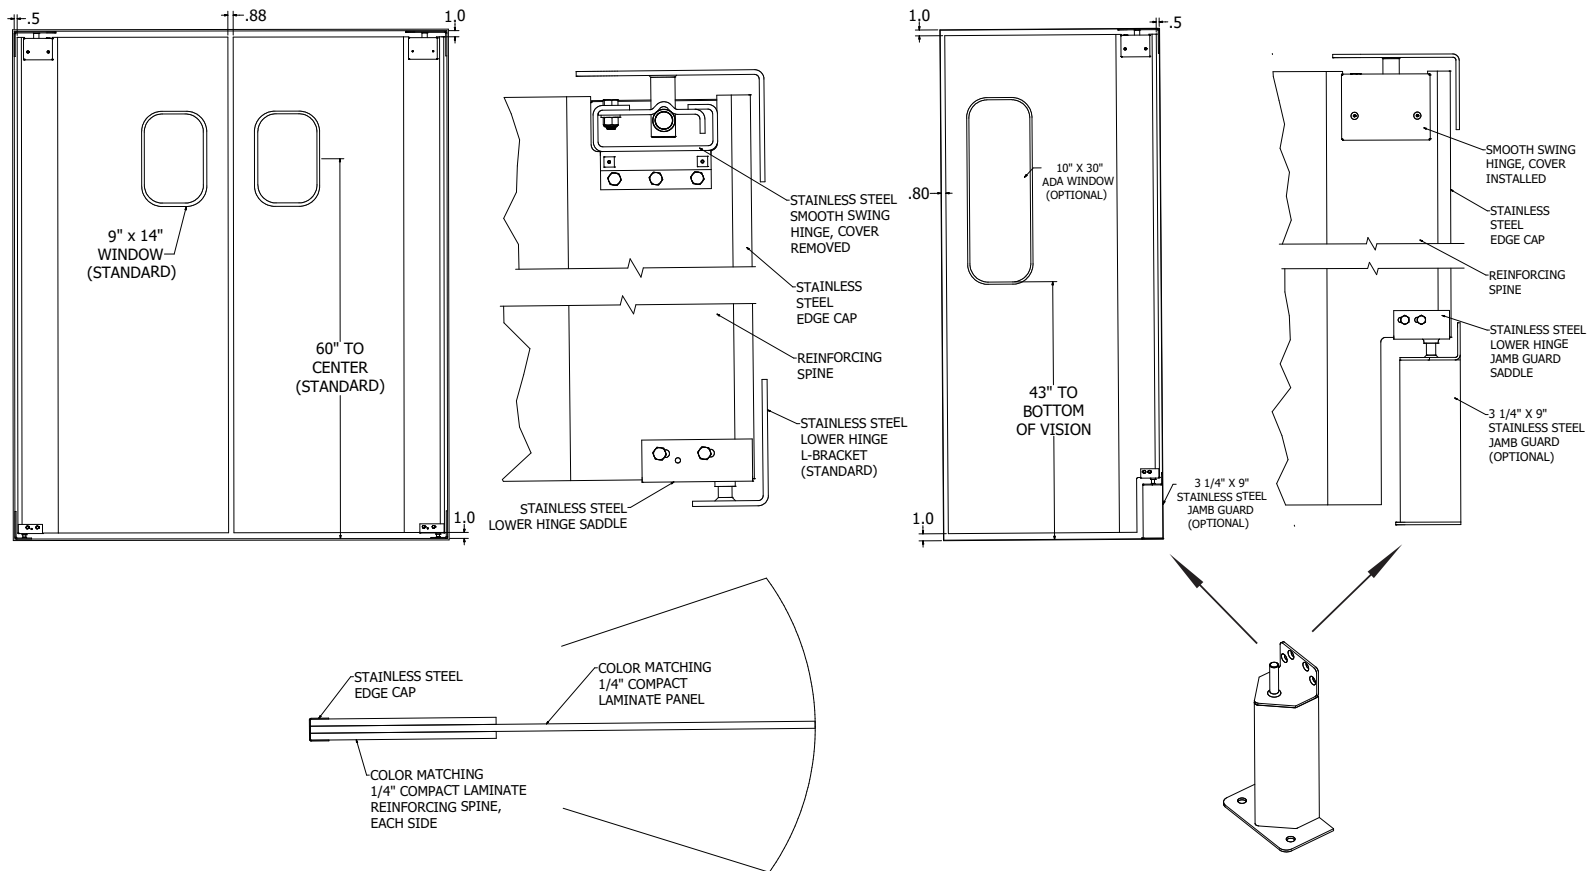

Shown in Bright White w/ black hinge covers

Shown in Bright White w/ 12" stainless steel kick plates and stainless steel hinge covers

Falcon CL - Compact Laminate Traffic Door

Specifications

Series / Model:	Falcon / CL
Sizes:	24" - 48" wide and up to 96" high per panel
Body:	1/4" thick high-pressure compact laminate
Spine:	3/4" thick, comprised of 2 additional pieces of 6 5/8" wide compact laminate on either side of the body panel
Edge Guard:	18-gauge stainless steel cap along hinge side
Hinge:	Stainless steel smooth swing / Bottom L-bracket
Window:	Standard 9" x 14" acrylic, set in black rubber self-locking molding
Warranty:	5-year against manufacturer defects

Options

Window sizes:	14" x 16", 10" x 30" (ADA) and 12" round
Kick plates:	Stainless steel or black ABS in 12", 18", 24", 36" and 48"
Bumpers:	Polyethylene teardrop in 12" and 18"
Bottom hinge	3" x 9" stainless steel lower jamb guard